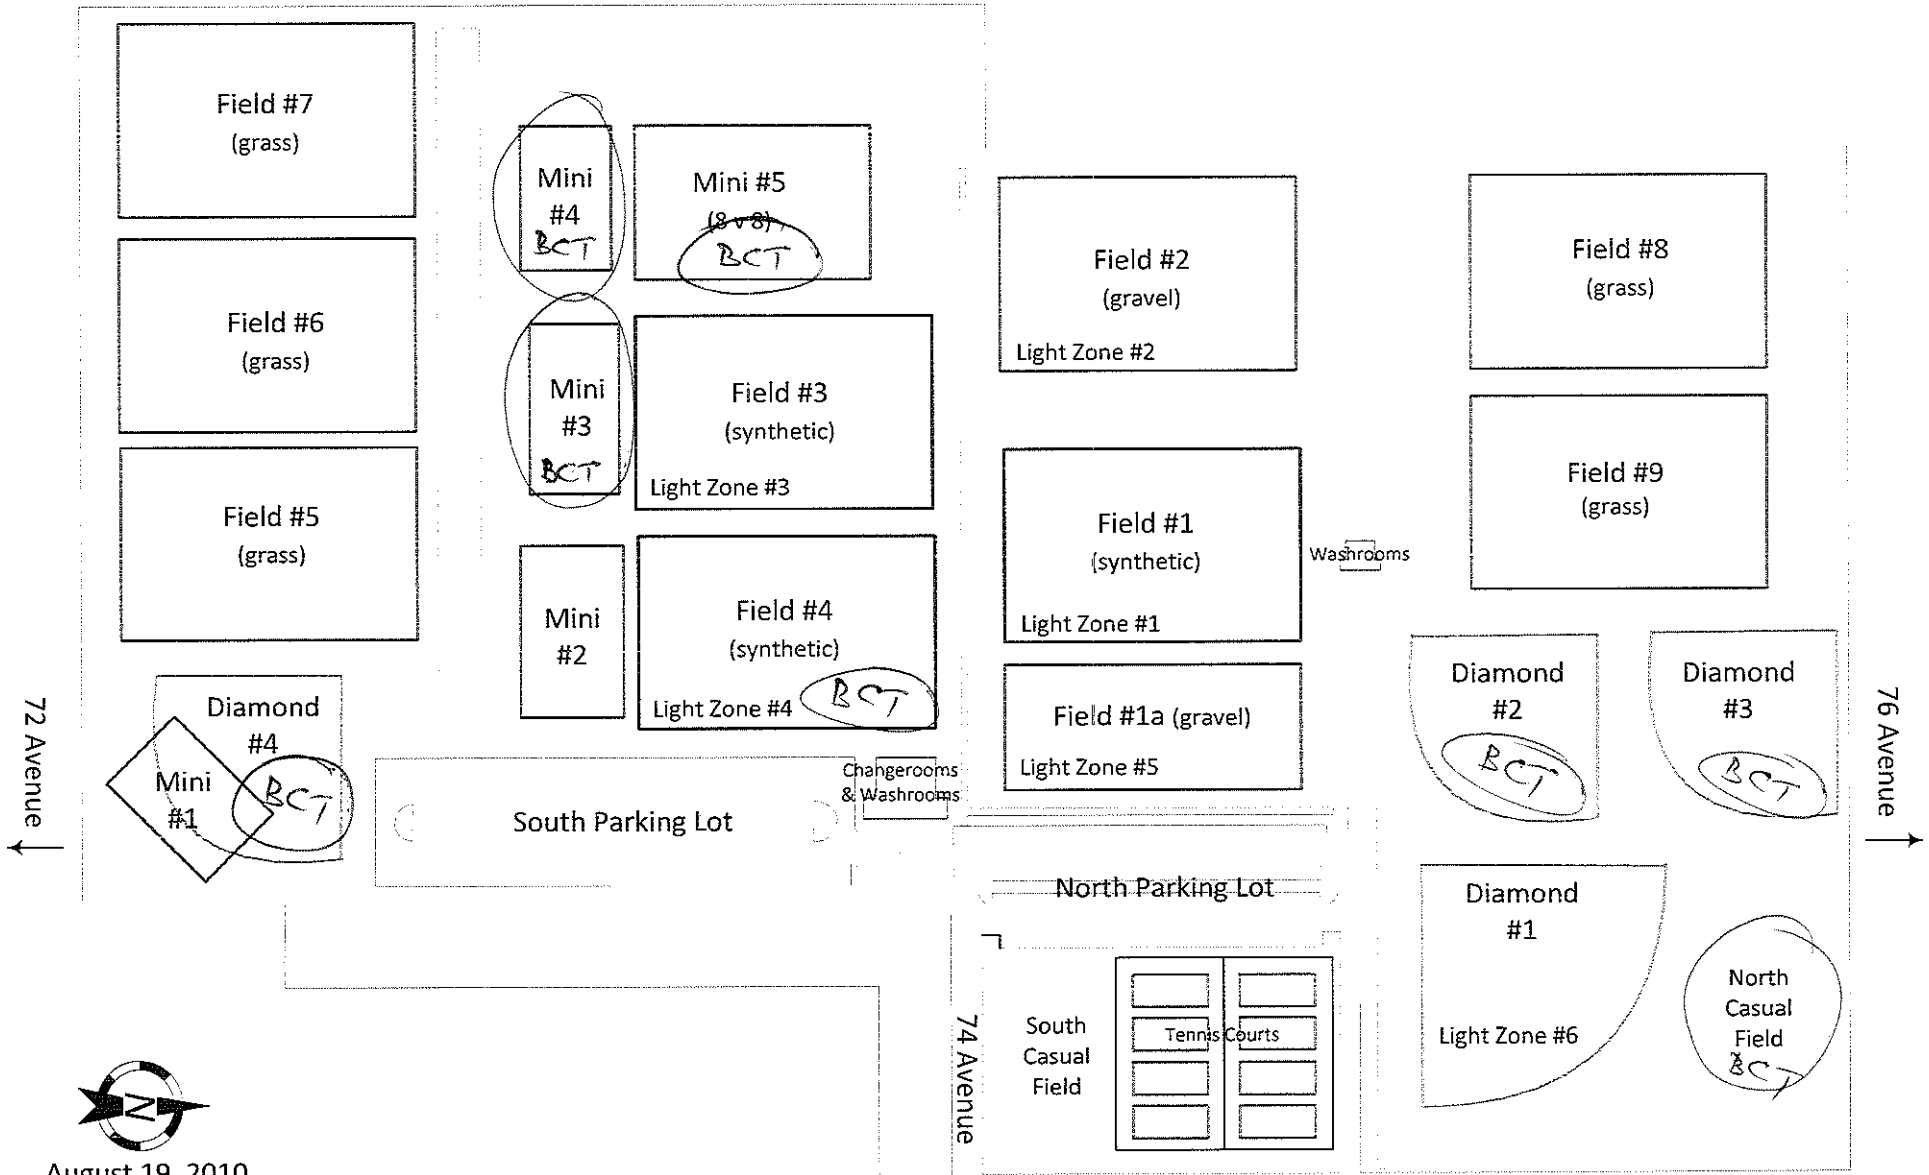

# Newton Athletic Park

Sportsfield Numbers and Lighting Zone Numbers

August 19, 2010